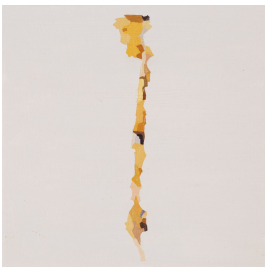

Irene Kopelman
Cárcava E
2020
oil on canvas
20 x 20 cm,
Inv.# IK/P 12