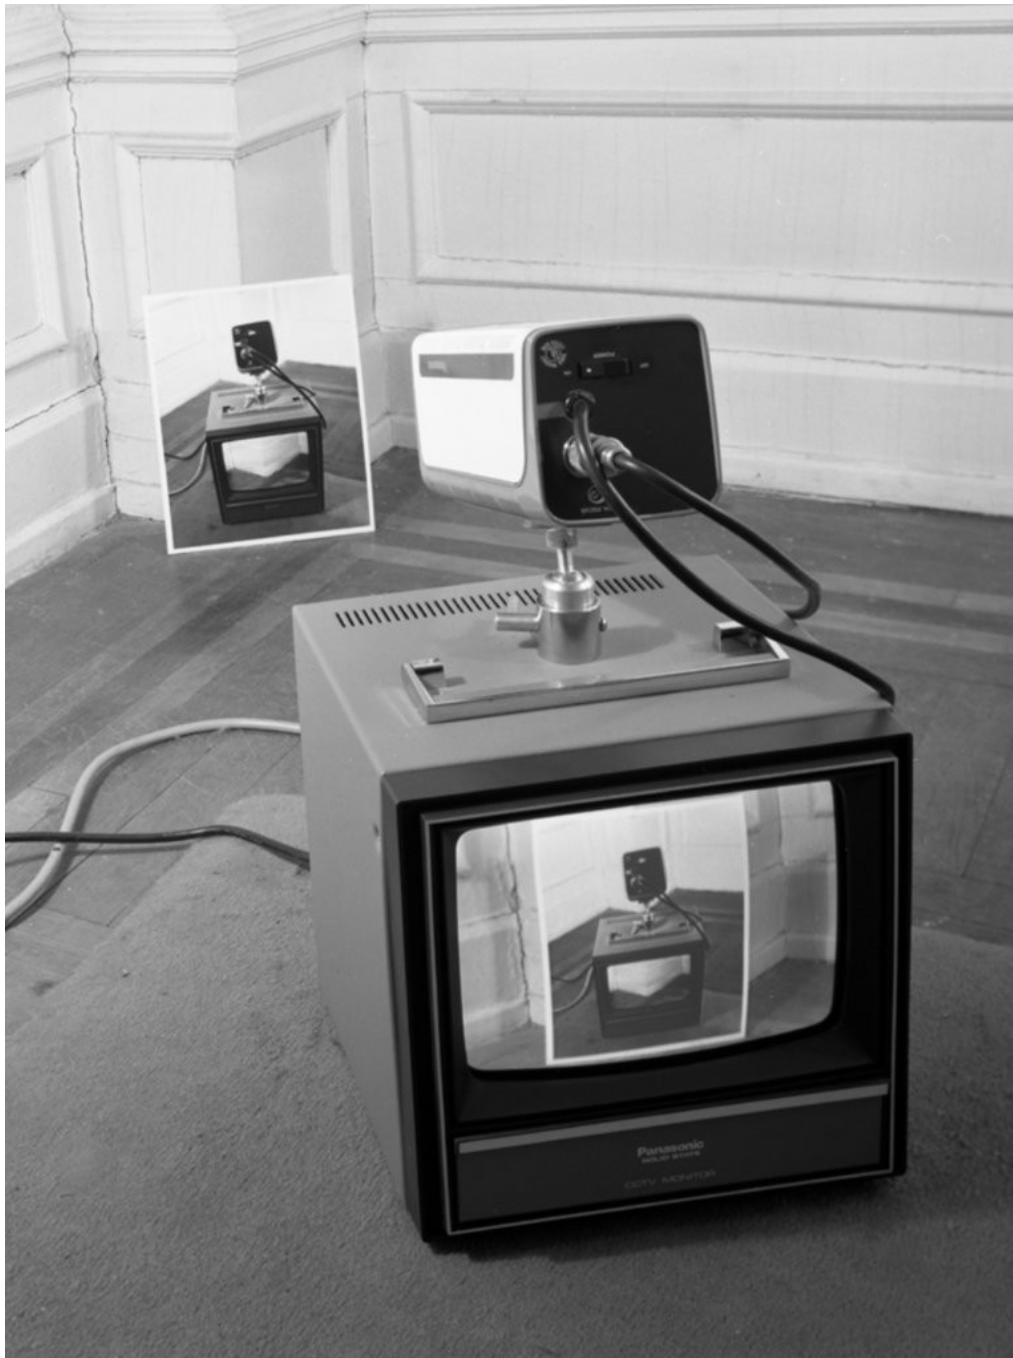

William Anastasi  
*The Shelf Well*  
1967/2023

WA/S 22

Detail

**William Anastasi**

*Without title*

1974 / 2023

black and white silver print mounted on board, monitor, video camera, protocol

WA/S 38