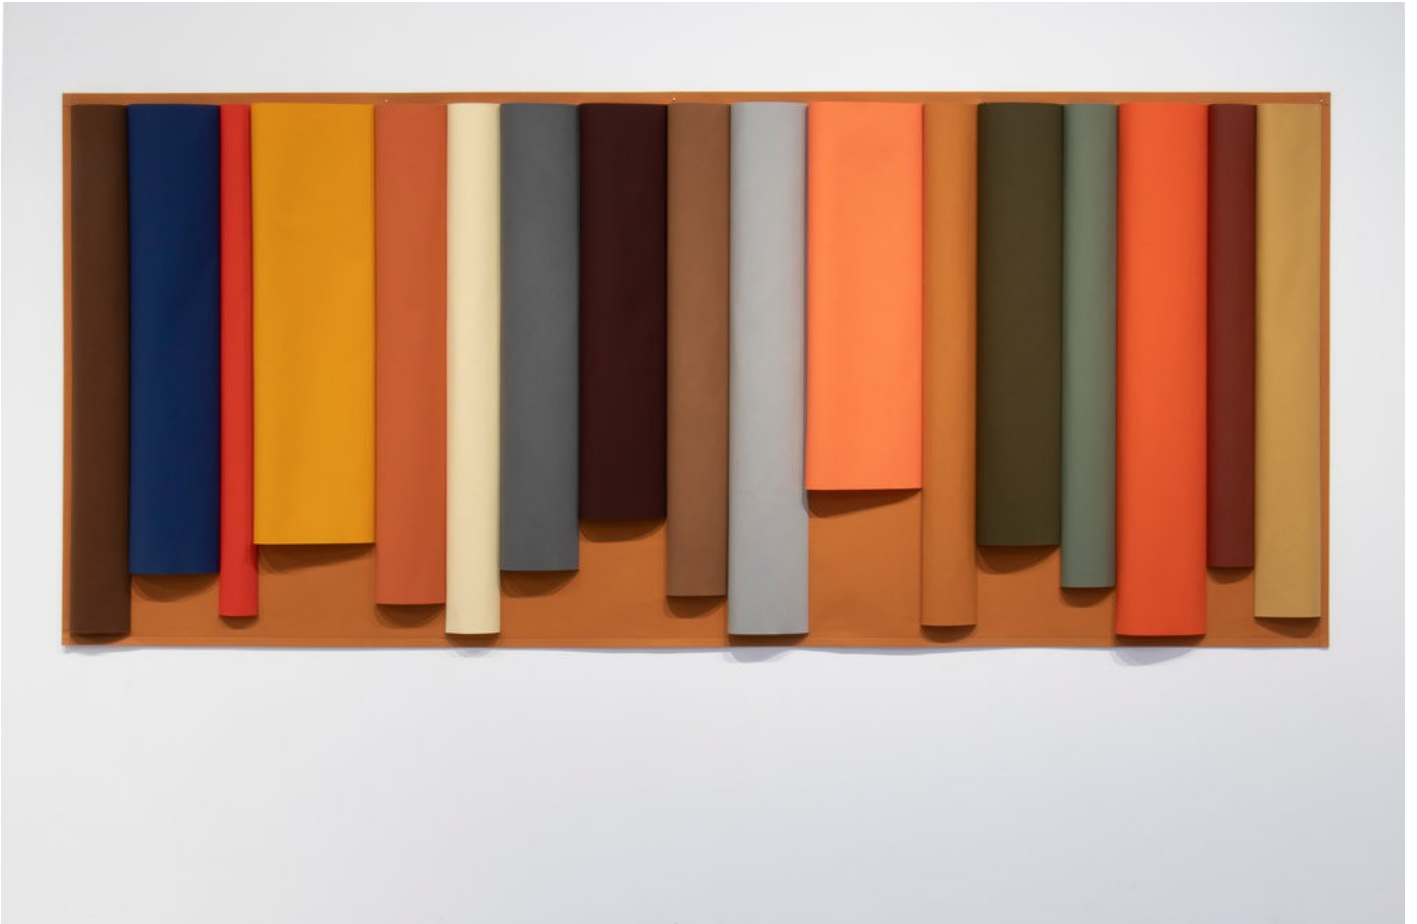

Franz Erhard Walther

SIEBZEHN RÖHREN / ARM HAND FINGER, NR 1 SEVENTEEN TUBES / ARM HAND FINGER, NR 1

2022

cotton cloth

130 x 300 x 8 cm

unique

FEW/S 325