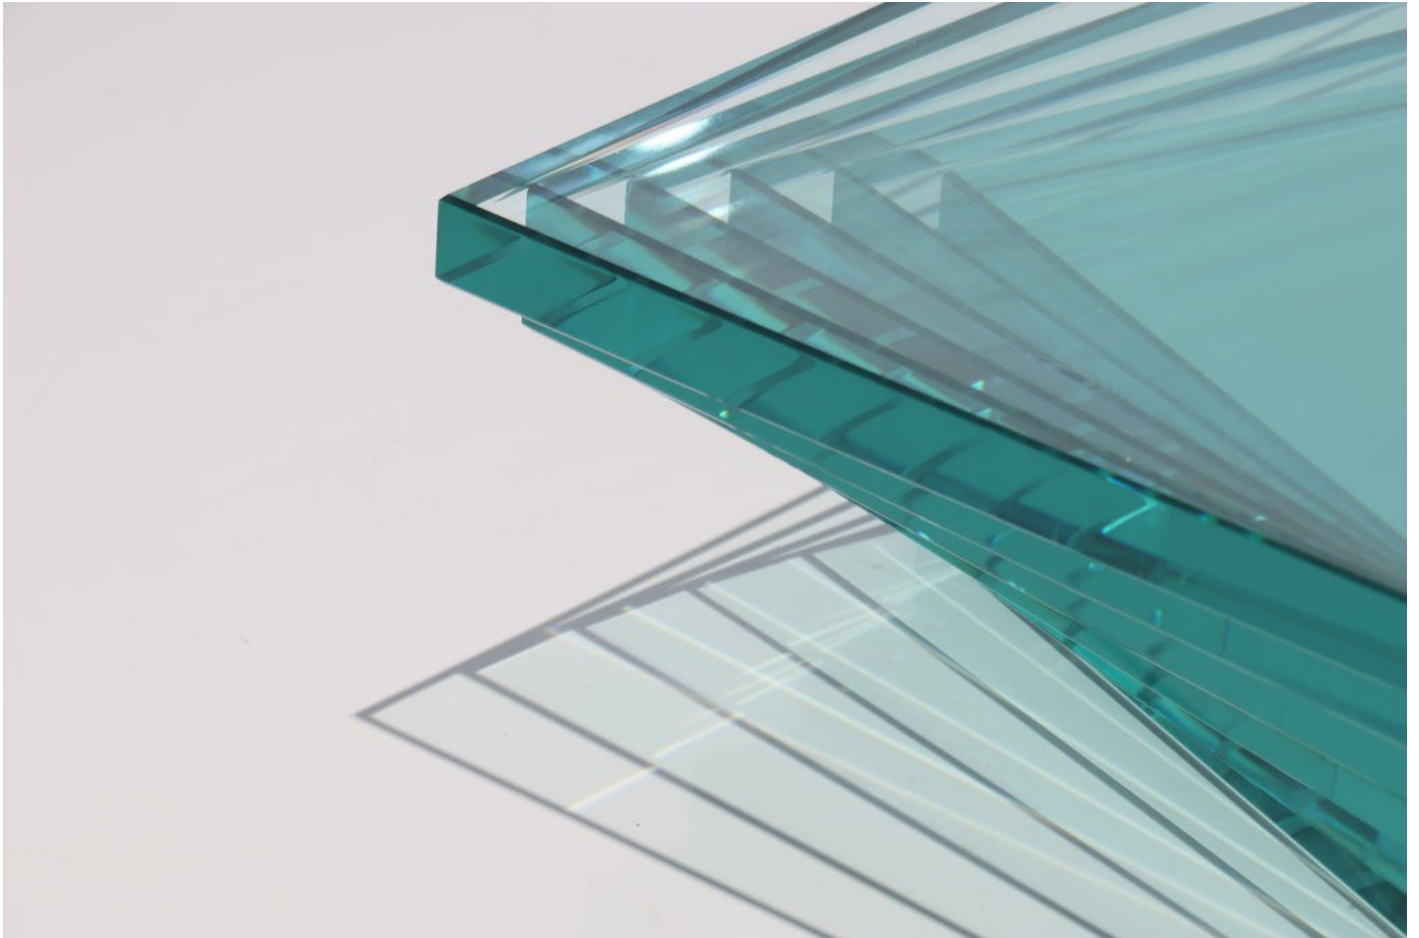

William Anastasi  
*The Shelf Well*  
1967/2023

WA/S 22

Detail

**William Anastasi**

*Without title*

1974 / 2023

black and white silver print mounted on board, monitor, video camera, protocol

WA/S 38