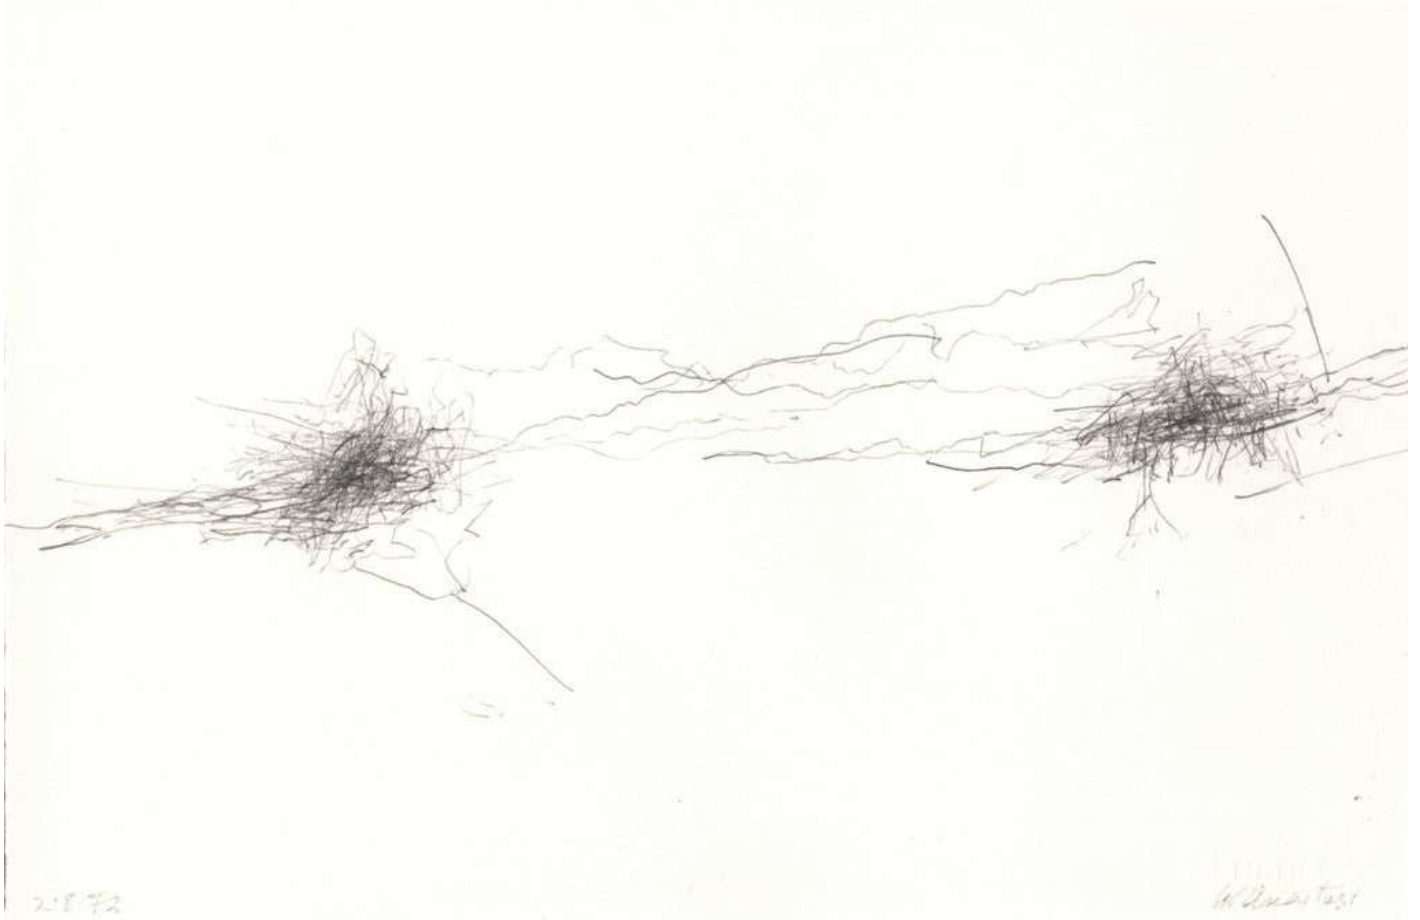

WA/D 245

William Anastasi
Without Title (Pocket Drawing, 4.3.67)
1967

Inv.# WA/D 245

William Anastasi
Without Title (Subway Drawing, 2.8.72)
1972
graphite on paper
signed and dated front side at the bottom right
19 x 28 cm